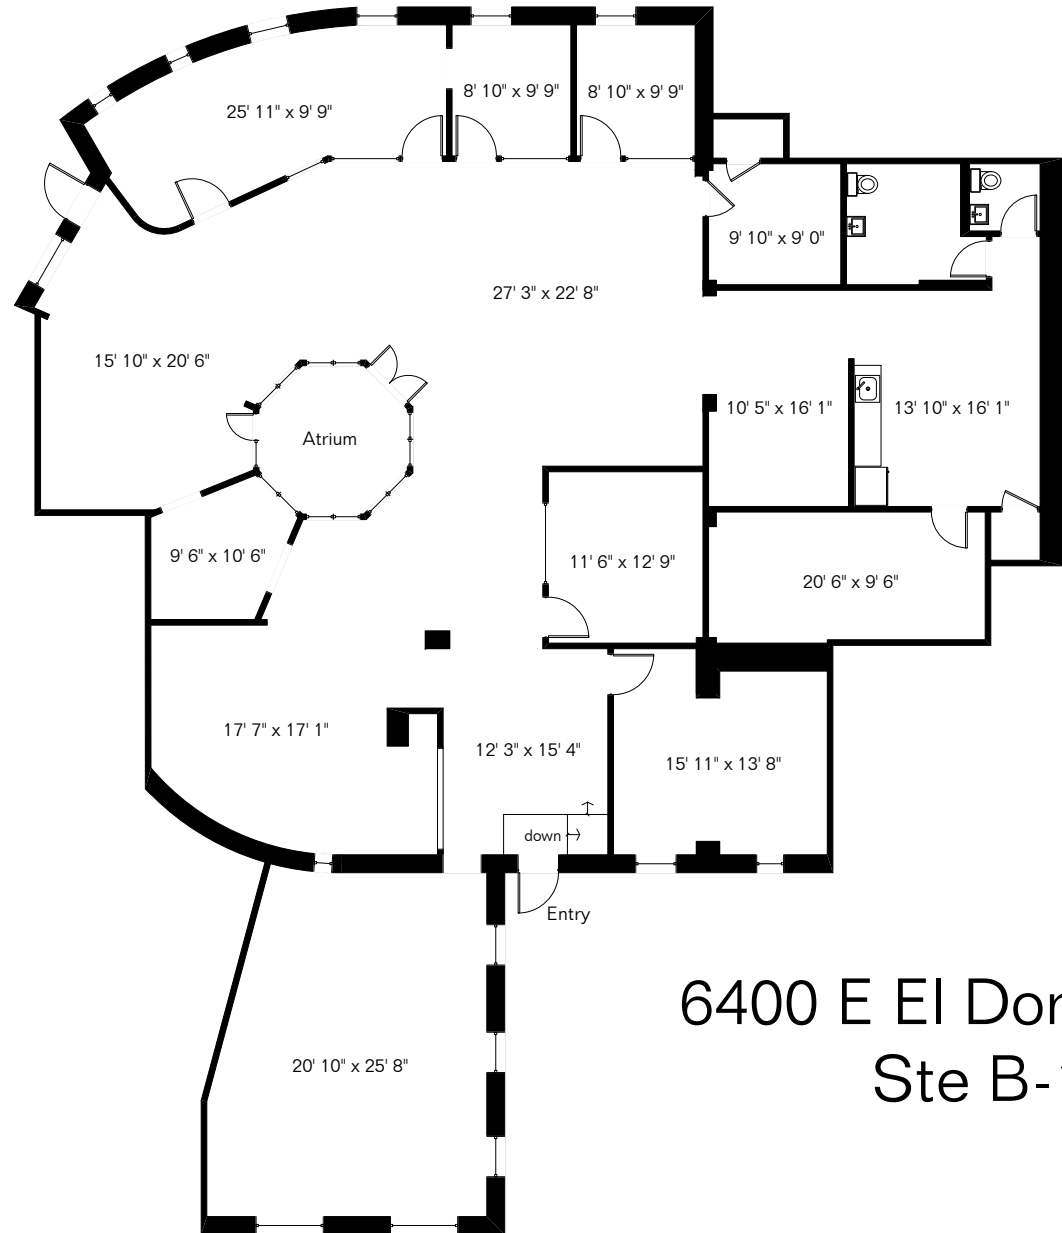

The square footages and room size information are deemed to be reliable but are not guaranteed and should be independently verified.

Gross 4,391 Sq Ft

6400 E El Dorado Circle
Ste B-120

Site Visit May 2017

Copyright 2017 Floor Plans First! LLC
All Rights Reserved.

www.FloorPlansFirst.com

Toll Free (877) 887-1500
Voice (520) 881-1500
Fax (520) 791-7701