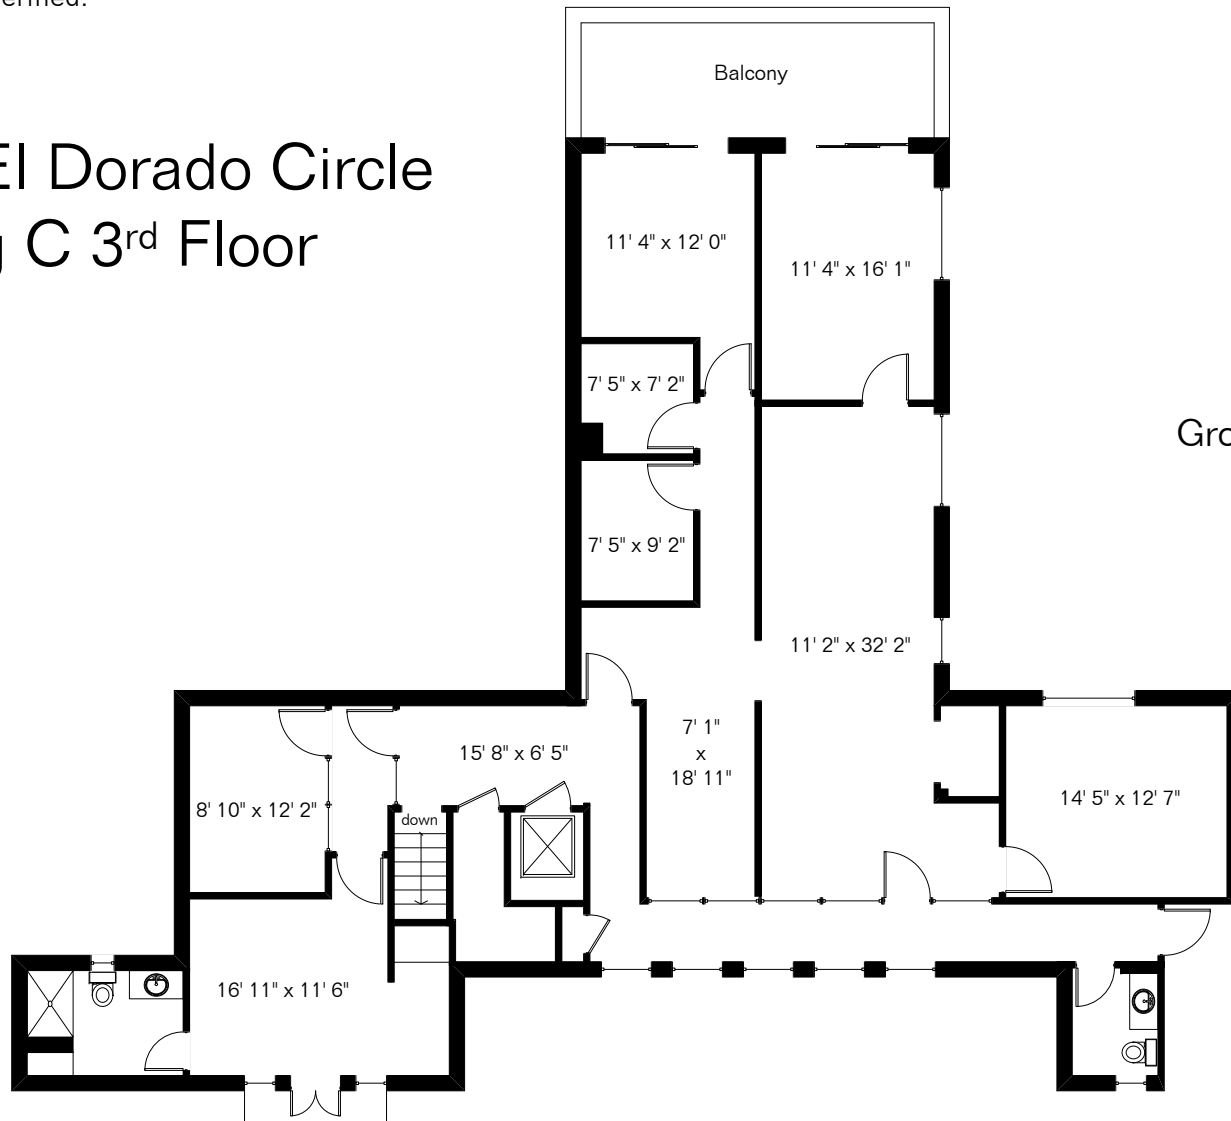

The square footages and room size information are deemed to be reliable but are not guaranteed and should be independently verified.

# 6400 E El Dorado Circle Bldg C 3<sup>rd</sup> Floor

Site Visit July 2011

Copyright 2011 Floor Plans First! LLC  
All Rights Reserved.

[www.FloorPlansFirst.com](http://www.FloorPlansFirst.com)

Toll Free (877) 887-1500  
Voice (520) 881-1500  
Fax (520) 791-7701

**Floor Plans First!**  
See the Floor Plan First!