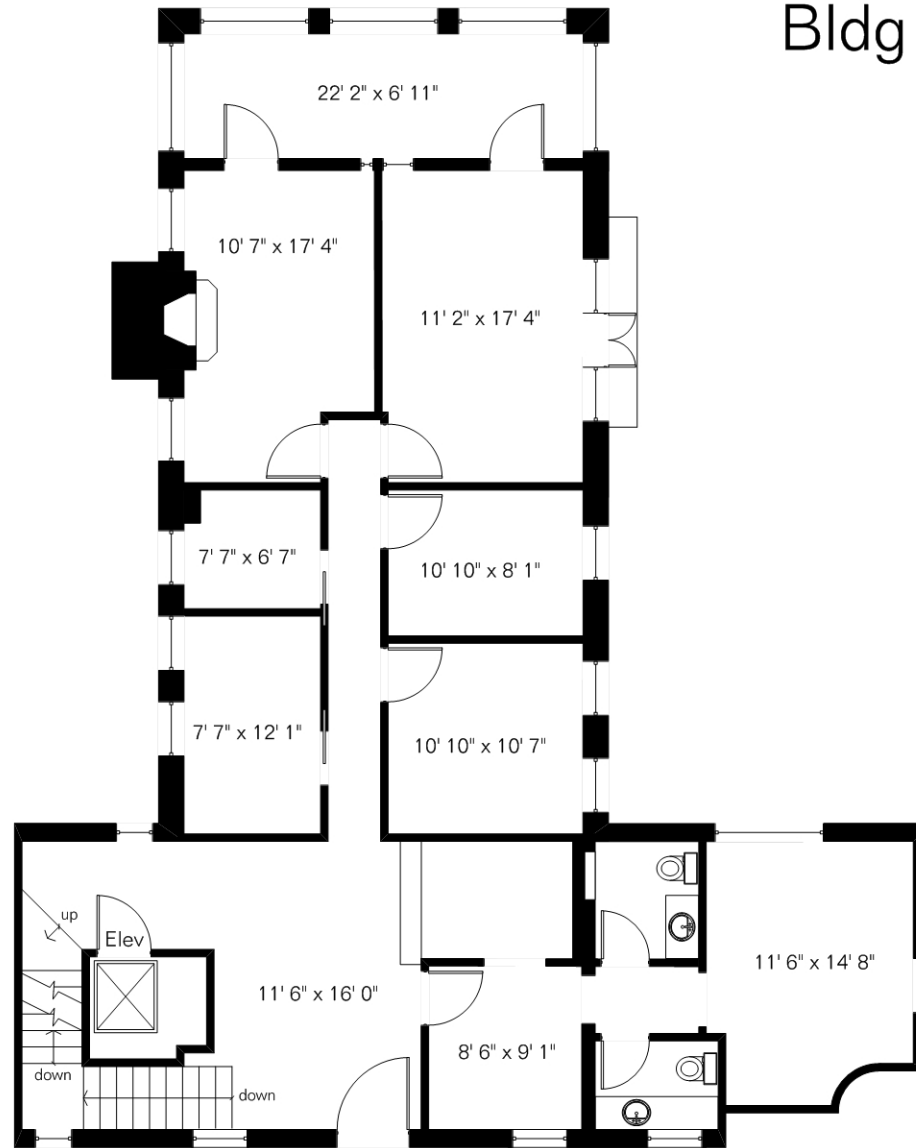

The square footages and room size information are deemed to be reliable but are not guaranteed and should be independently verified.

# 6400 E El Dorado Circle Bldg C 2<sup>nd</sup> Floor

Gross 2,008 Sq Ft

Site Visit July 2011

0 ft. 6 ft. 10 ft. 20 ft.

Copyright 2011 Floor Plans First! LLC  
All Rights Reserved.

[www.FloorPlansFirst.com](http://www.FloorPlansFirst.com)